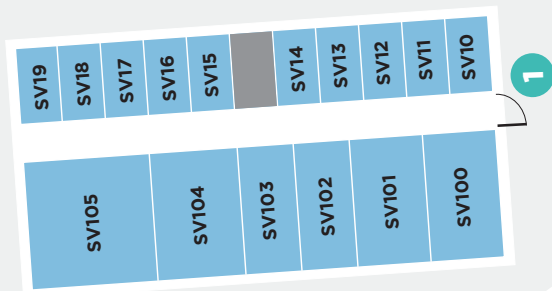

BYRNE DAIRY
& DELI

SUPERIOR
PLUS
PROPANE

MIKE'S
PIZZERIA

DAVE PIRRO
FORD, INC

WIRTH'S
AUTO

SKAN
STRENGTH
GYM &
INDOOR
SPORTS
FACILITY