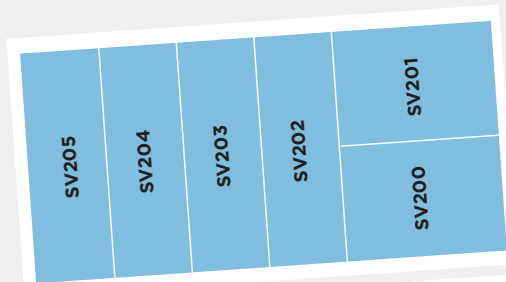

BYRNE DAIRY
& DELI

SUPERIOR
PLUS
PROPANE

MIKE'S
PIZZERIA

DAVE PIRRO
FORD, INC

WIRTH'S
AUTO

SKAN
STRENGTH
GYM &
INDOOR
SPORTS
FACILITY