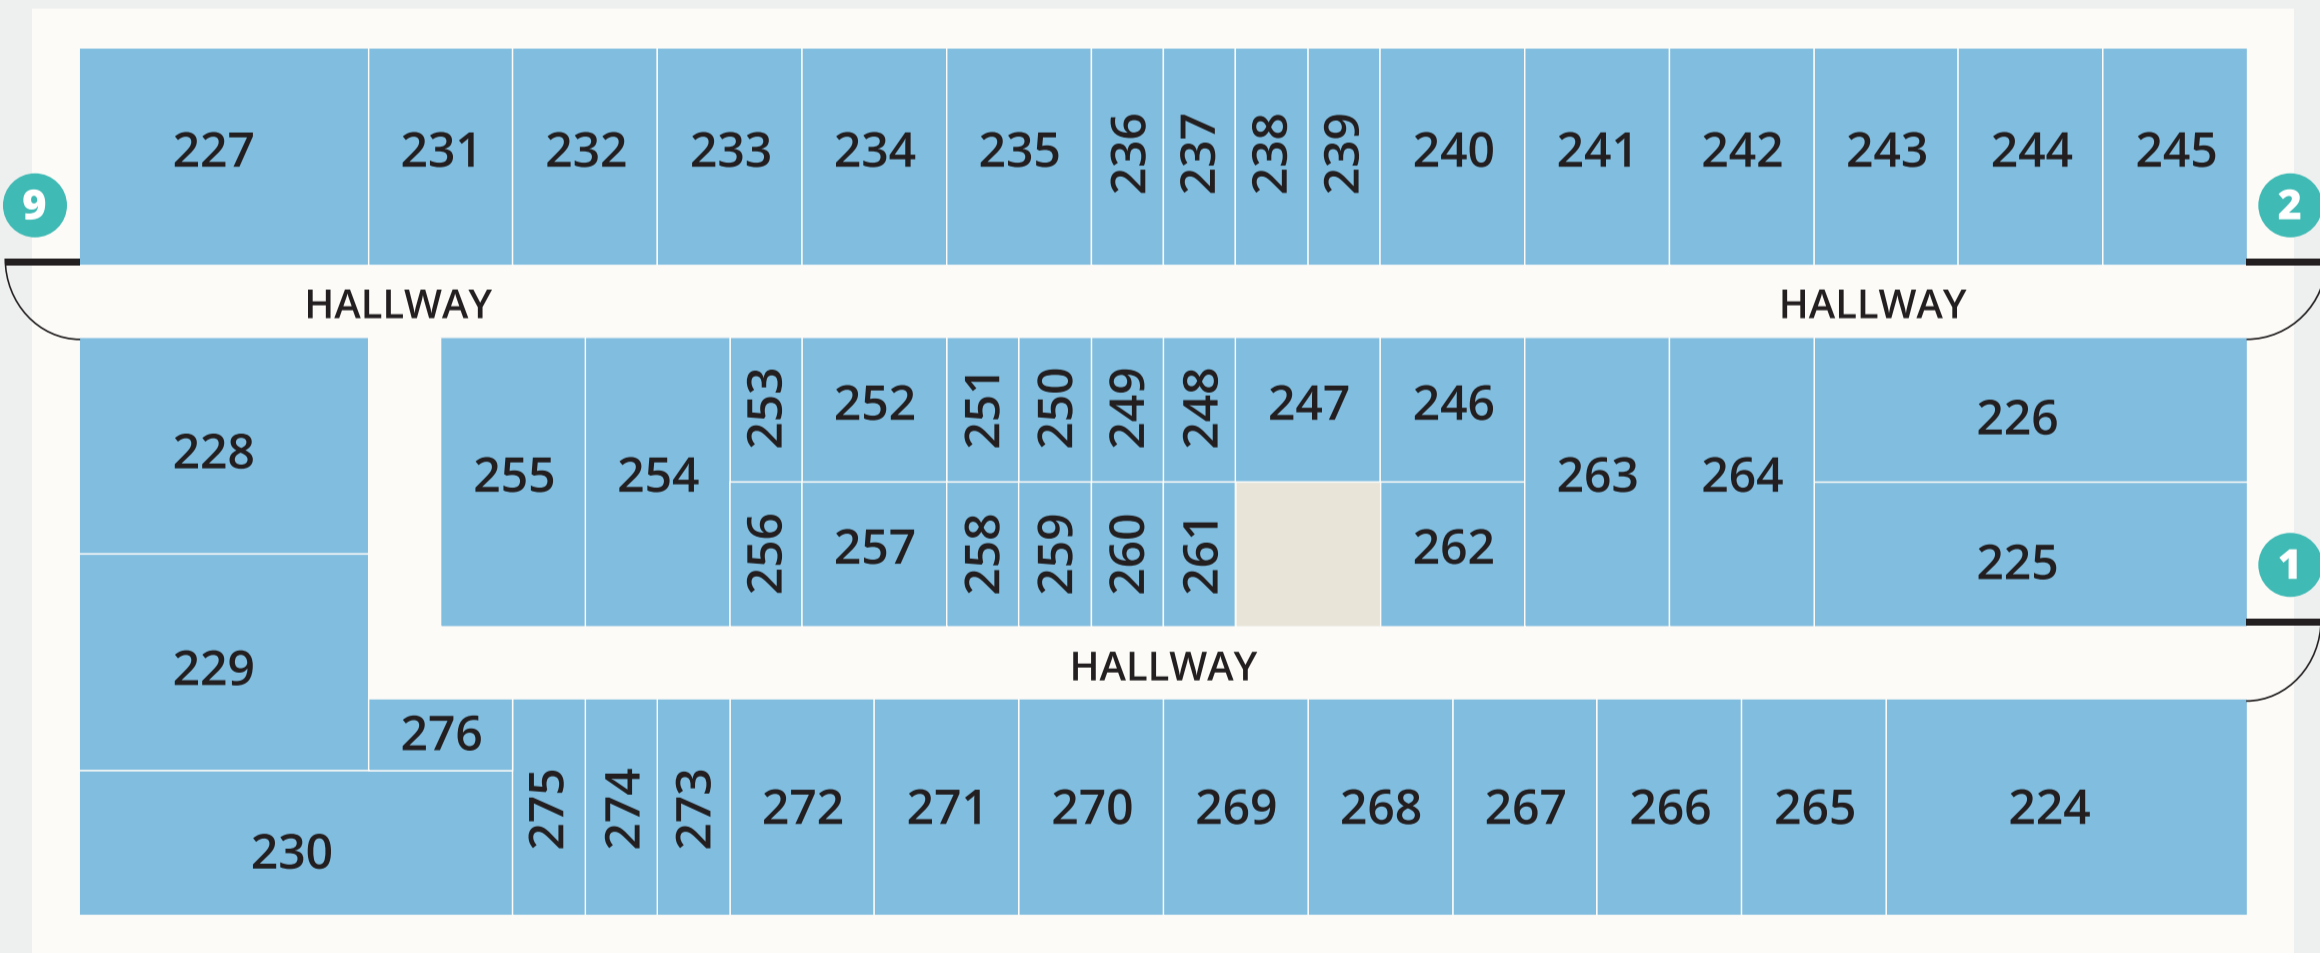

202-223

170-201

147-168

117-144

090-114

071-089

OUTDOOR PARKING

224-276

FRONT GATE

B

A

WEST ENTRY ROAD

631

631