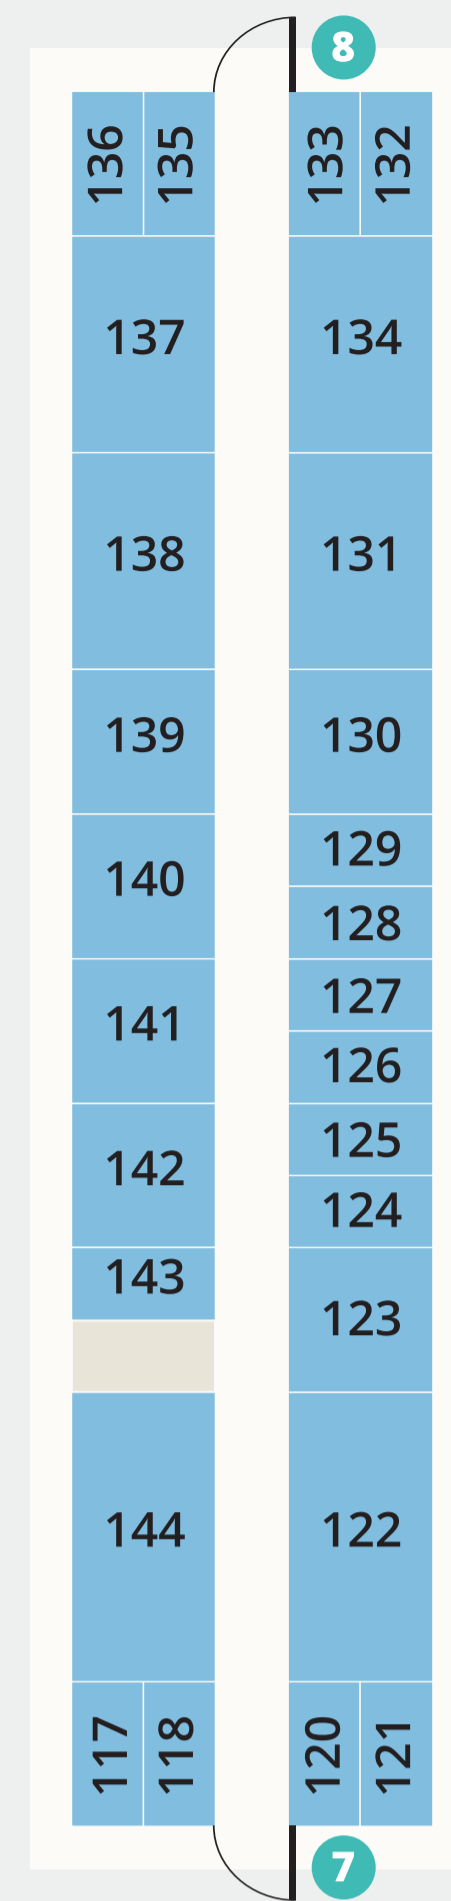

202-223

170-201

147-168

117-144

090-114

071-089

OUTDOOR PARKING

224-276

FRONT GATE

B

A

WEST ENTRY ROAD

631

631