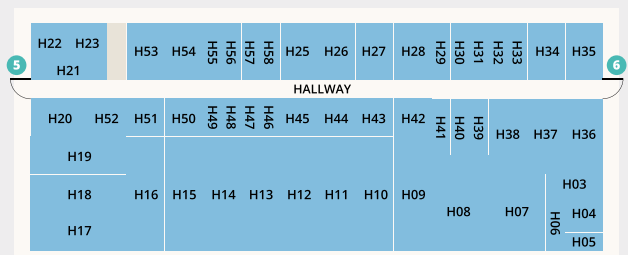

OUTDOOR PARKING

OUTDOOR PARKING

E

D

C

B

A

I

H

G

F

FRONT GATE

MORGAN ROAD