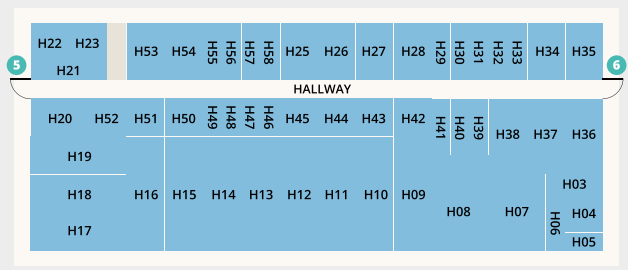

OUTDOOR PARKING **P**

OUTDOOR PARKING **P**

FRONT GATE

MORGAN ROAD