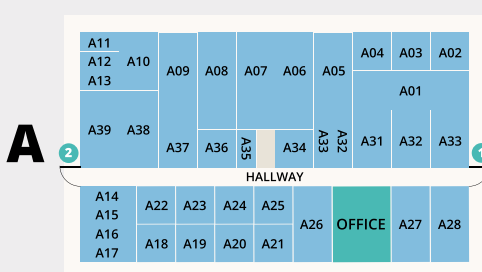

OUTDOOR PARKING **P**

OUTDOOR PARKING **P**

FRONT GATE

MORGAN ROAD