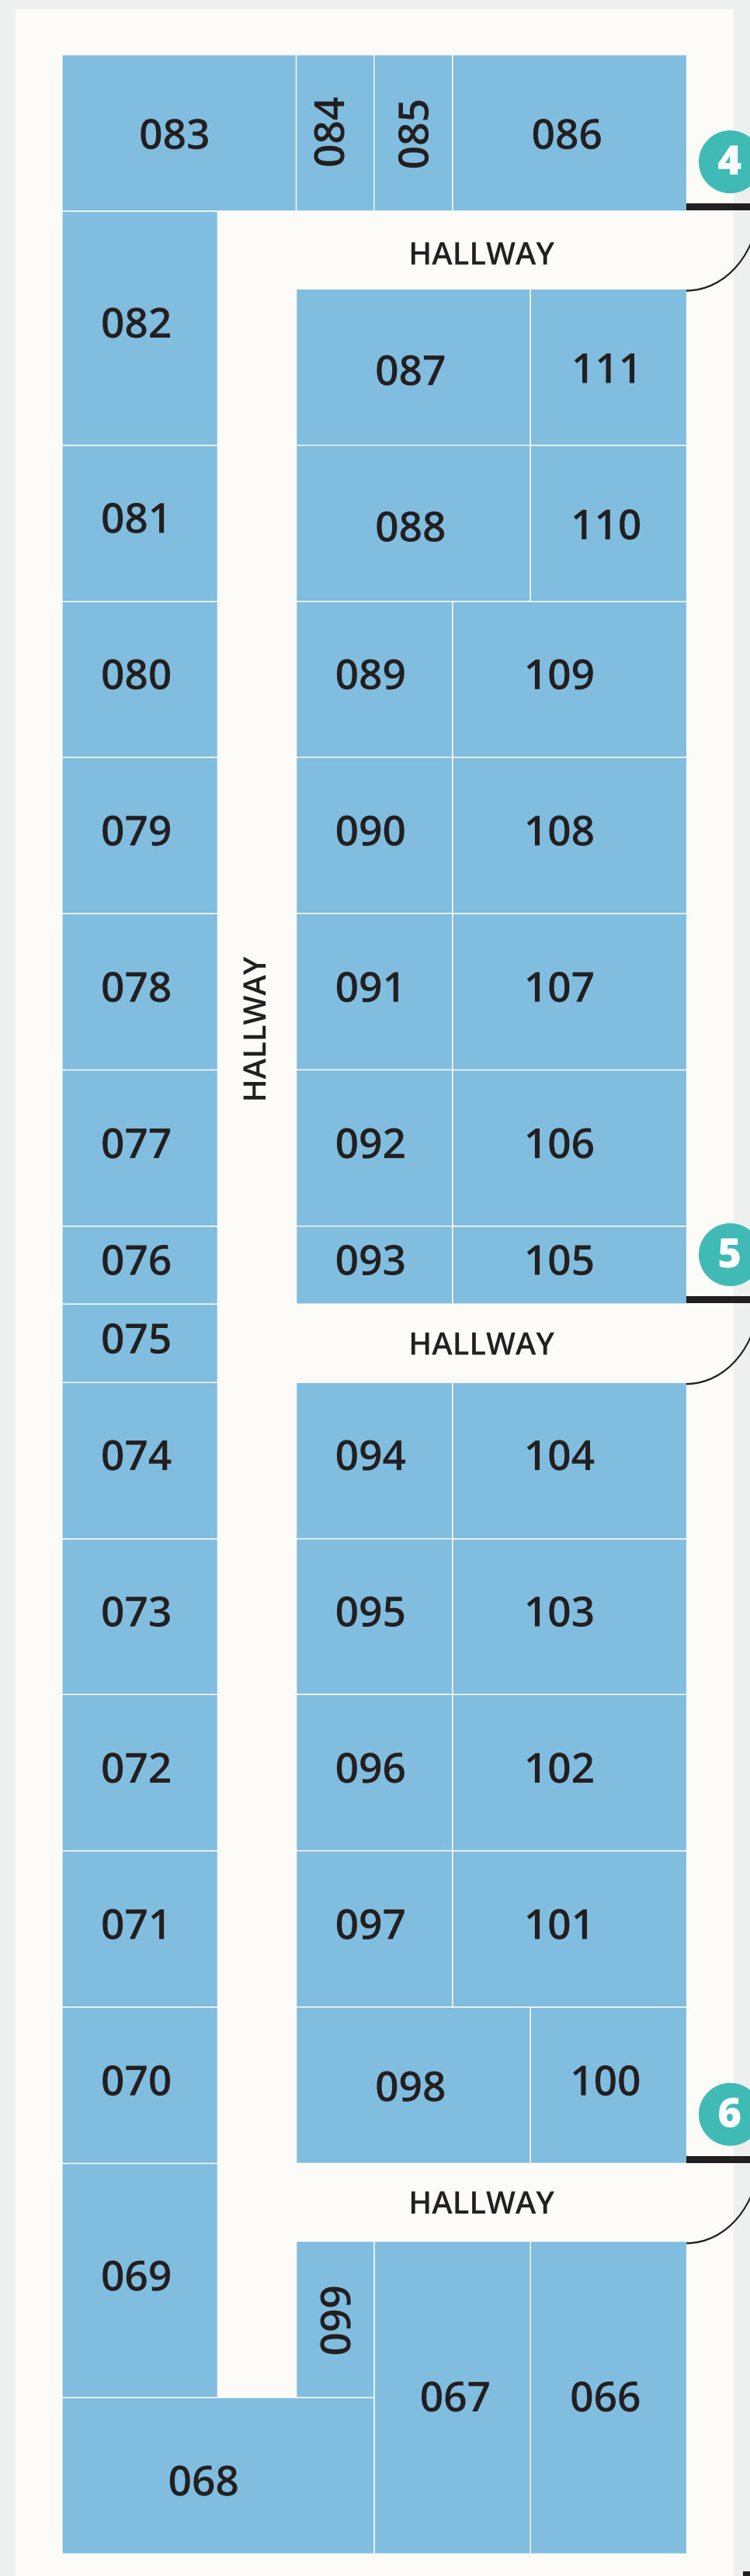

**066-111**

**001-065**

FRONT GATE

MANLIUS CENTER ROAD