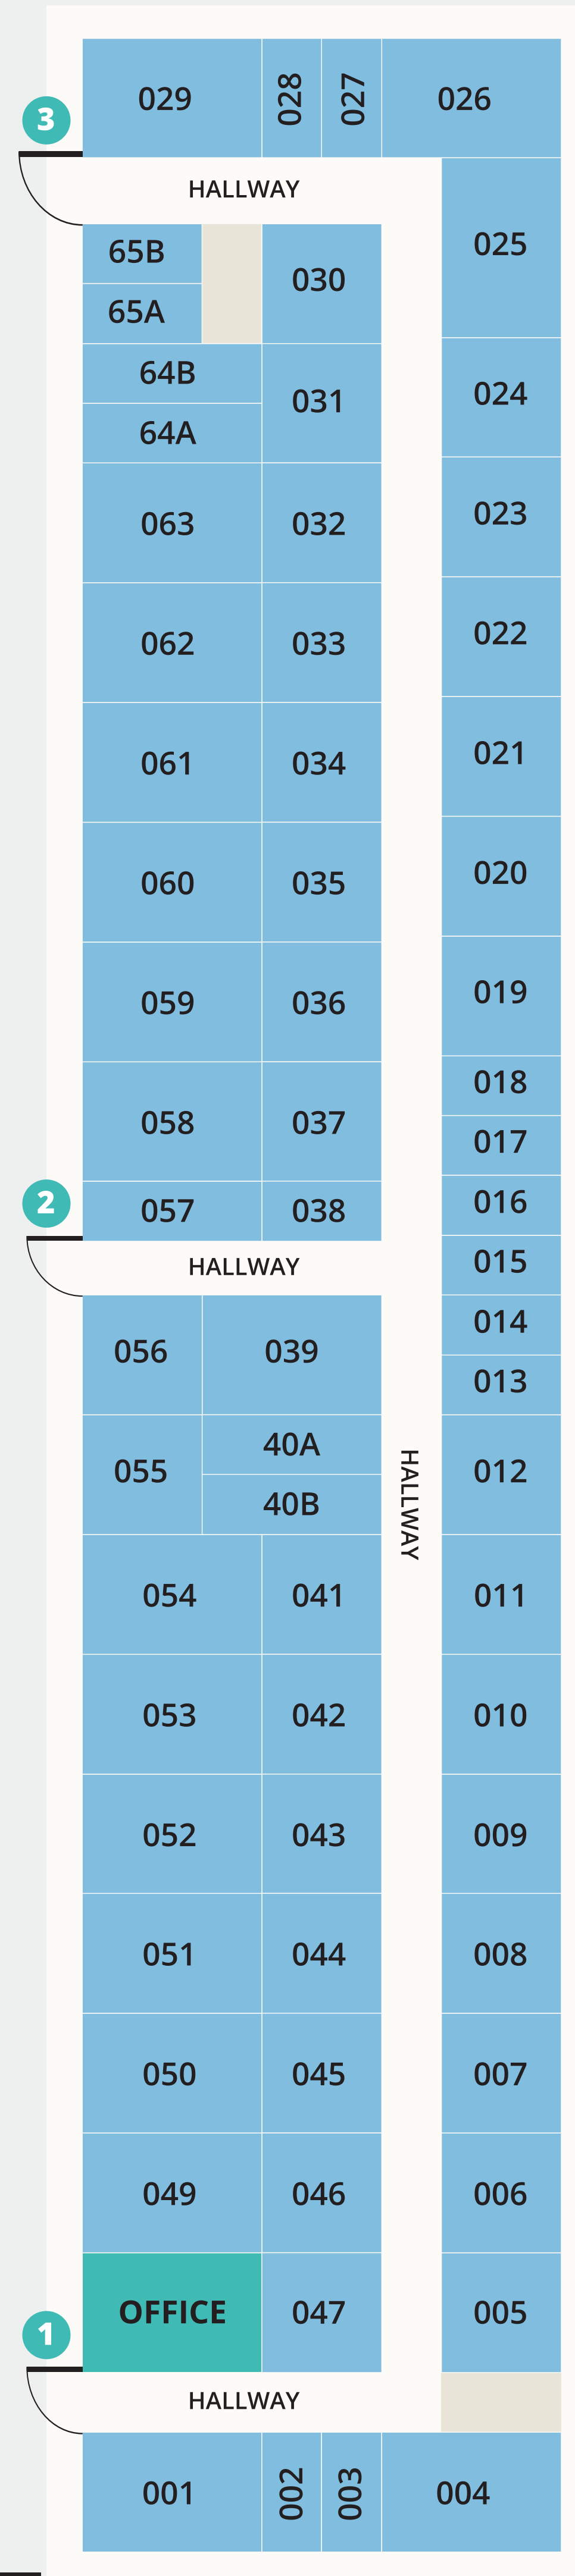

**066-111**

**001-065**

FRONT GATE

MANLIUS CENTER ROAD